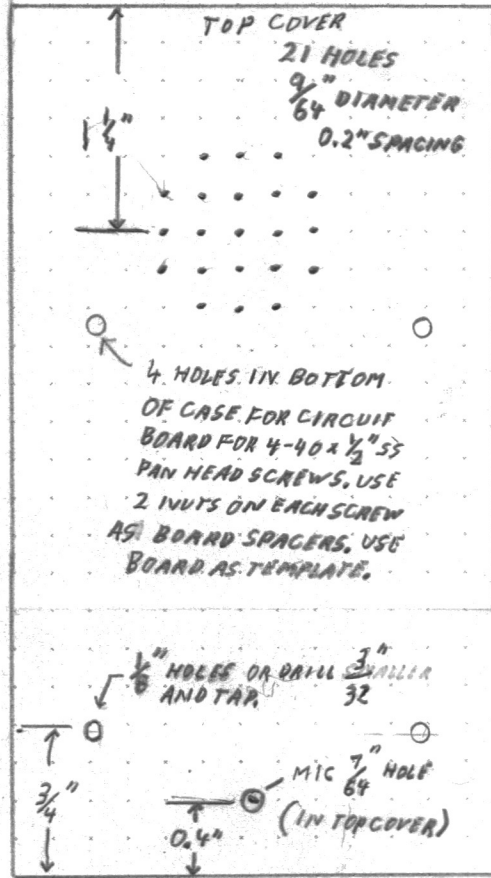

NOTE: USE SPACER BEHIND EACH POT TO IMPROVE O-RING FIT  
CUT TAB ON POTS.

BOX IS CAST ALUMINUM 4.5 x 2.5 x 1.2 INCHES MPJA.COM 16284-BX (INCLUDES GASKET)

REASE ULTRAPHONE 2021