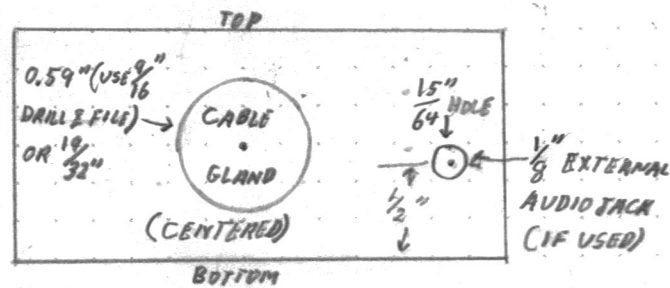

NOTE: USE SPACER BEHIND EACH POT TO IMPROVE O-RING FIT  
CUT TAB ON POTS.

BOX IS CAST ALUMINUM 4.5 x 2.5 x 1.2 INCHES MPJA.COM 16284-BX (INCLUDES GASKET)

REASE ULTRAPHONE 2021